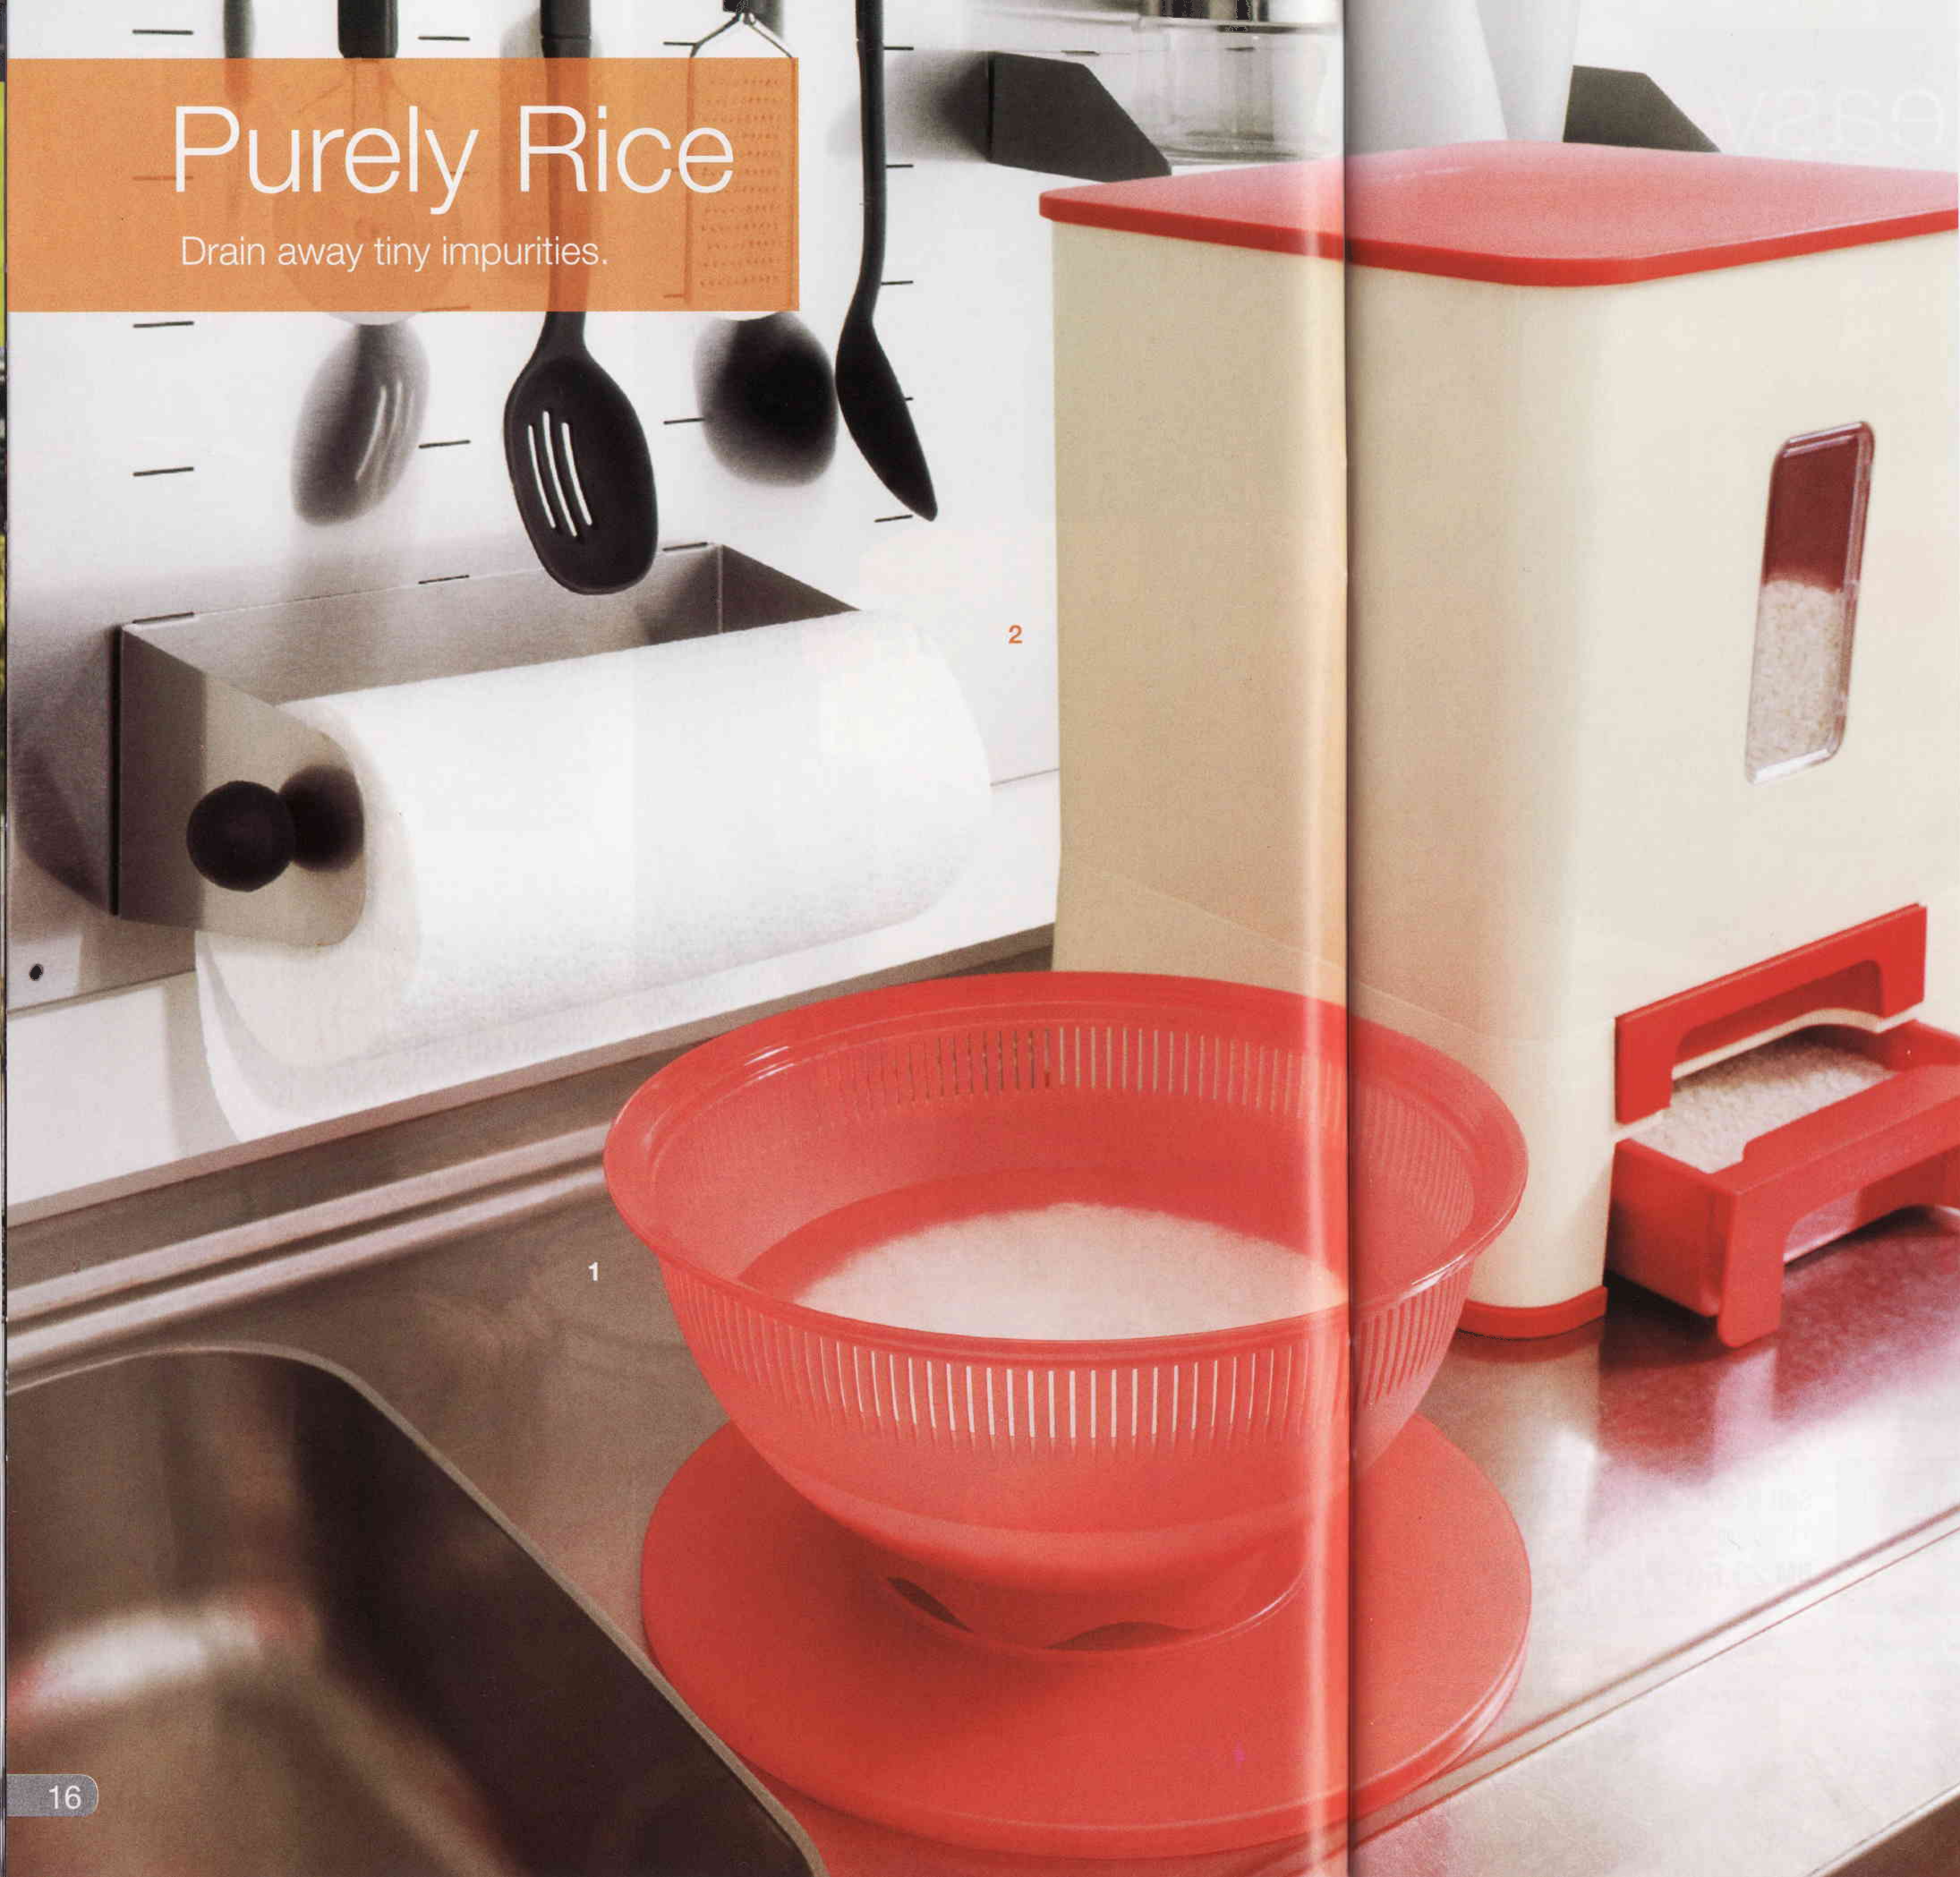

Purely Rice

Drain away tiny impurities.

1/ 64216

Wash N' Strain (1) 2.1L

13.5cm (H) x 25.8cm (D)

RM 35.00 RETAIL

RM 29.80 NOW

SAVE
15%

Limited
Release

Sit bowl on stable base for easy rinsing of rice with one or two hands.