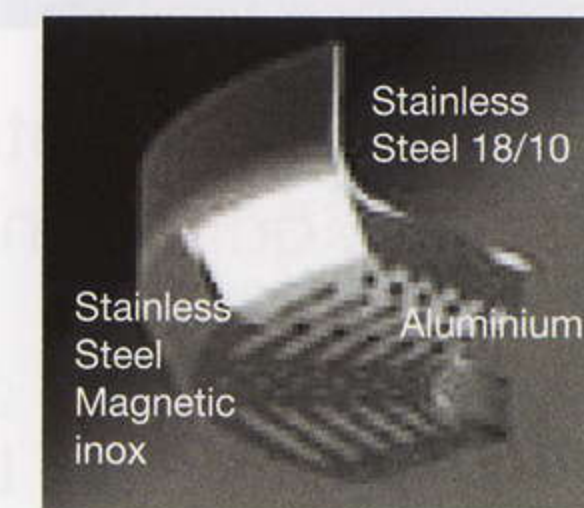

1/ 48082
**TupperChef™ Fryer with Glass
Cover (1) 24cm**
RM 273.00

2/ 55313
TupperChef™ Wok (1) 38cm
RM 459.00

- High domed stainless steel
- 18/10 lid for larger capacity

3/ 56227
5pc TupperChef™ Cookware Set

Comprises:

- **3a/** 18cm Sauce Pan (1) 2.3L
- **3b/** 20cm Double Boiler (1) 2.4L
  20cm Casserole with Cover (1) 3.8L

RM 699.00

The TupperChef™ range of cookware with **ARTECH®** Flat Base enables heat to be distributed evenly and rapidly as it brings the aluminium into direct contact with the heating hob, preventing hot spots. Food is cooked efficiently and to perfection.

Stainless Steel 18/10
Stainless Steel Magnetic inox
Aluminium

Can be used on all hobs